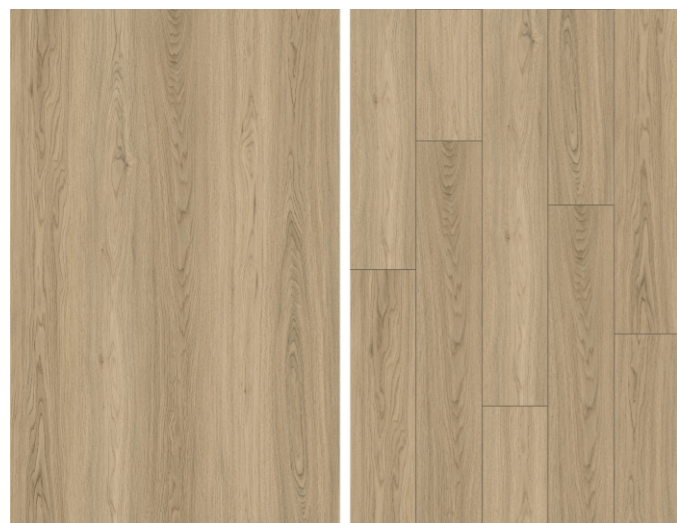

1530*235*5/0.5mm

Fir

DR004

1530*235*5/0.5mm

Ale

DR005

1530*235*5/0.5mm

Hops